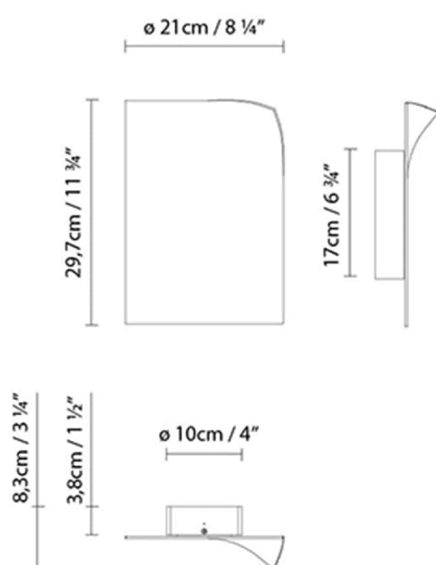

Net kg.: 6.75

Gross kg: 7.5

Packaging:

N. packages: 1

Volume m3: 0.067

Dimensions cm: 37X47.5X38

A4

**Light source:****LED** A+ LED 12,4W 1800lm 350mA 3000K 230V**Weight :**

Net kg.: 6.25

Gross kg: 7.1

Packaging:

N. packages: 1

Volume m3: 0.067

Dimensions cm: 37X47.5X38

Designer
Technical drawing
Instrucciones de montaje