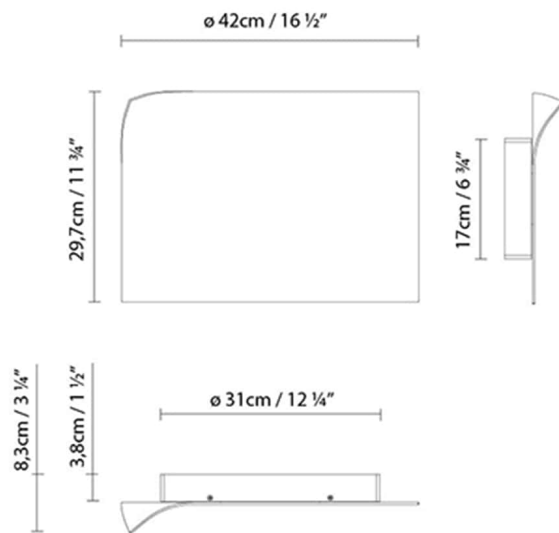

**Description:**

Wall lamp with a polycarbonate diffuser, crafted in aluminium. Indirect, 360° perimeter light. Available in textured matte white, textured matte black or oak veneer options.

Materials:

Aluminium.

Certifications:

IP20

230V / 110V

A3

**Light source:**

LED A+

LED 18,6W 2640lm 350mA 3000K
110-230V

Weight :

Net kg.: 6.75

Gross kg: 7.5

Packaging:

N. packages: 1

Volume m3: 0.067

Dimensions cm: 37X47.5X38

A4

**Light source:****LED** A+ LED 12,4W 1800lm 350mA 3000K 230V**Weight :**

Net kg.: 6.25

Gross kg: 7.1

Packaging:

N. packages: 1

Volume m3: 0.067

Dimensions cm: 37X47.5X38

Designer
Technical drawing
Instrucciones de montaje