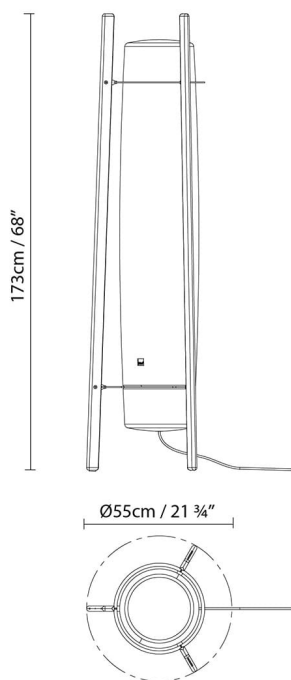

Description:

Portable outdoor lamp crafted of plain vandal-proof and UVA-resistant opal white PE. Radiata wood featuring a stabilising treatment to prevent warping. 3.5-meter cable.

Materials:

Diffusor:
polyethylene.
Heat-treated wood.

Certifications:

IP65
230V / 110V

Inn Side LED

Light source:

LED A+ LED 4 x 16W 10240lm 350mA 3000K
230V

Weight :

Net kg.: 26.75
Gross kg: 28.5

Packaging:

N. packages: 1
Volume m3: 0.484
Dimensions cm: 55x55x160

Inn Side FLUO

**Light source:**

Fluo. 2 x 28W (G5)

Weight :

Net kg.: 26.75

Gross kg: 28.5

Packaging:

N. packages: 1

Volume m3: 0.484

Dimensions cm: 55x55x160

Designer
Technical drawing
3D
Instrucciones de montaje