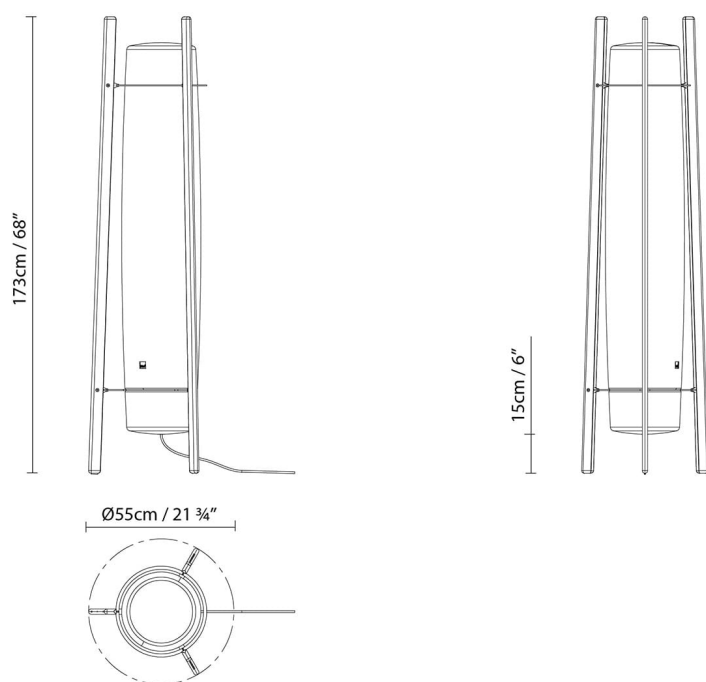

Description:

Portable outdoor lamp crafted of plain vandal-proof and UVA-resistant opal white PE. Radiata wood featuring a stabilising treatment to prevent warping. 3.5-meter cable.

Materials:

Diffusor:
polyethylene.
Heat-treated wood.

Certifications:

IP65
230V / 110V

Inn Side LED

Light source:

LED A+ LED 4 x 16W 10240lm 350mA 3000K
230V

Weight :

Net kg.: 26.75
Gross kg: 28.5

Packaging:

N. packages: 1
Volume m3: 0.484
Dimensions cm: 55x55x160

Inn Side FLUO

**Light source:**

Fluo. 2 x 28W (G5)

Weight :

Net kg.: 26.75

Gross kg: 28.5

Packaging:

N. packages: 1

Volume m3: 0.484

Dimensions cm: 55x55x160

Designer
Technical drawing
3D
Instrucciones de montaje