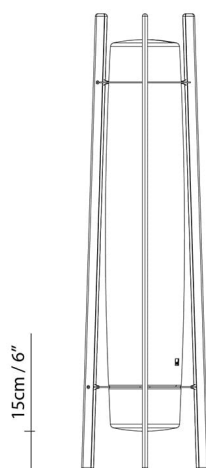

Description:

Portable outdoor lamp crafted of plain vandal-proof and UVA-resistant opal white PE. Radiata wood featuring a stabilising treatment to prevent warping. 3.5-meter cable.

Materials:

Diffusor:
polyethylene.
Heat-treated wood.

Certifications:

IP65
230V / 110V

Inn Side LED

Light source:

LED A+ LED 4 x 16W 10240lm 350mA 3000K
230V

Weight :

Net kg.: 26.75
Gross kg: 28.5

Packaging:

N. packages: 1
Volume m3: 0.484
Dimensions cm: 55x55x160

Inn Side FLUO

**Light source:**

Fluo. 2 x 28W (G5)

Weight :

Net kg.: 26.75

Gross kg: 28.5

Packaging:

N. packages: 1

Volume m3: 0.484

Dimensions cm: 55x55x160

Designer
Technical drawing
3D
Instrucciones de montaje