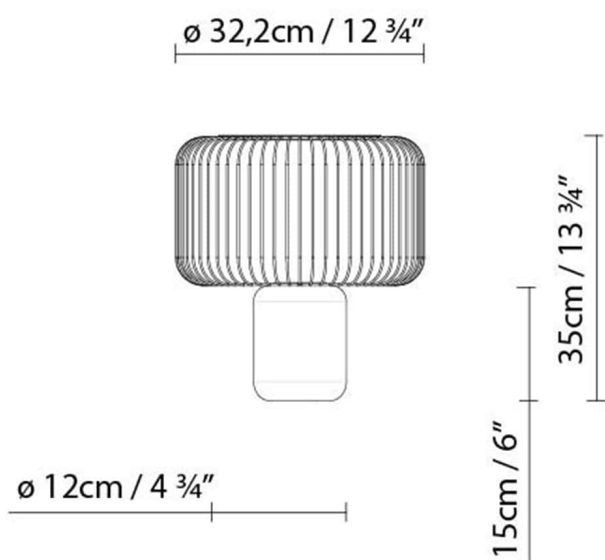

**Description:**

Table lamp crafted of sanded black Markina marble, and a metallic bar shade finished in matte black. Upper metallic reflector with mirror finish. Available in two sizes: LED light source. Dimmer.

Materials:

Shade: metallic bars.
Base: Markina marble.

Certifications:

IP20
110-230V

KESHI T30

**Light source:**

LED A+ LED 12W 900lm 2700K CRI90 DIM 230V

Weight :

Net kg.: 6.75
Gross kg: 7.5

Packaging:

N. packages: 1
Volume m3: 0.067
Dimensions cm: 37x47.5x38

KESHI T50

**Light source:****LED**  LED 24W 1730lm 2700K CRI90 DIM 230V**Weight :**

Net kg.: 21.7

Gross kg: 23.8

Packaging:

N. packages: 1

Volume m3: 0.25

Dimensions cm: 63.5x63.5x62

Collection

Designer
Technical drawing
3D
Instrucciones de montaje