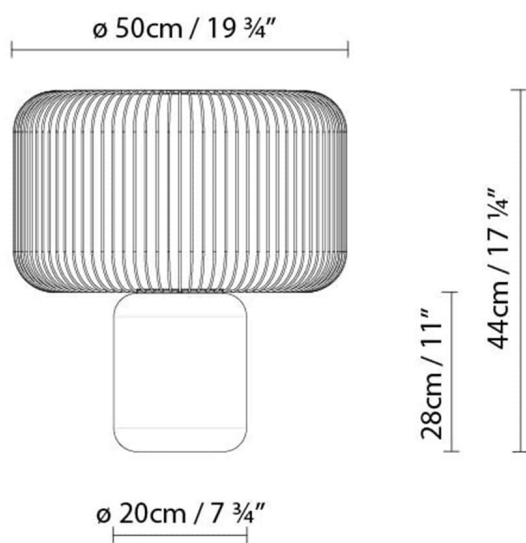

**Description:**

Table lamp crafted of sanded black Markina marble, and a metallic bar shade finished in matte black. Upper metallic reflector with mirror finish. Available in two sizes: LED light source. Dimmer.

Materials:

Shade: metallic bars.
Base: Markina marble.

Certifications:

IP20
110-230V

KESHI T30

**Light source:**

LED A+ LED 12W 900lm 2700K CRI90 DIM 230V

Weight :

Net kg.: 6.75
Gross kg: 7.5

Packaging:

N. packages: 1
Volume m3: 0.067
Dimensions cm: 37x47.5x38

KESHI T50

**Light source:****LED**  LED 24W 1730lm 2700K CRI90 DIM 230V**Weight :**

Net kg.: 21.7

Gross kg: 23.8

Packaging:

N. packages: 1

Volume m3: 0.25

Dimensions cm: 63.5x63.5x62

Collection

Designer
Technical drawing
3D
Instrucciones de montaje