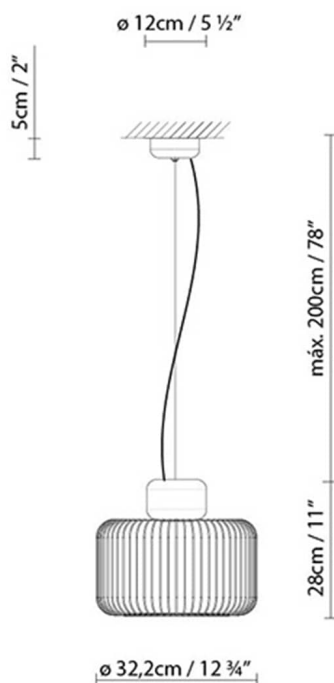

**Description:**

Suspension lamp crafted in sanded black Markina marble and metallic bar shade, finished in matte black. Upper metallic reflector with a mirror finish. Available in two sizes. LED light source. Dimmer.

Materials:

Shade: metallic bars.
Base: Markina marble.

Certifications:

IP20
110-230V

KESHI S30

**Light source:**

LED A+ LED 9W 1200lm 500mA 2700K CRI80 DIM
110-230V

Weight :

Net kg.: 6.75
Gross kg: 7.5

Packaging:

N. packages: 1
Volume m3: 0.067
Dimensions cm: 37x47.5x38

KESHI S50

**Light source:**

LED **A+** LED 26,5W 3053lm 700mA 2700K CRI80
DIM 110-230V

Weight :

Net kg.: 21.7
Gross kg: 23.8

Packaging:

N. packages: 1
Volume m3: 0.25
Dimensions cm: 63.5x63.5x62

Collection

Designer
3D
Instrucciones de montaje
Technical drawing