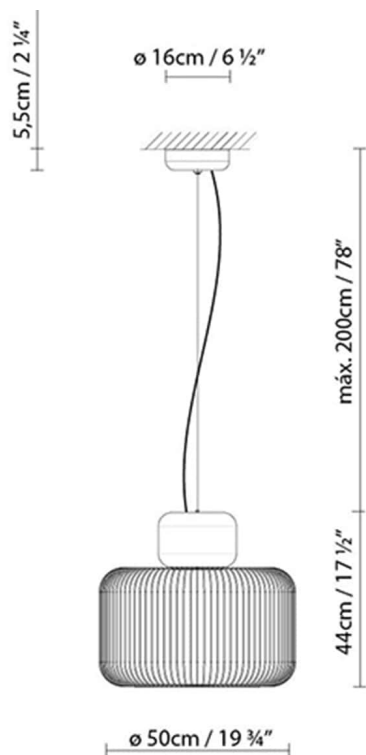

**Description:**

Suspension lamp crafted in sanded black Markina marble and metallic bar shade, finished in matte black. Upper metallic reflector with a mirror finish. Available in two sizes. LED light source. Dimmer.

Materials:

Shade: metallic bars.
Base: Markina marble.

Certifications:

IP20
110-230V

KESHI S30

**Light source:**

LED A+ LED 9W 1200lm 500mA 2700K CRI80 DIM
110-230V

Weight :

Net kg.: 6.75
Gross kg: 7.5

Packaging:

N. packages: 1
Volume m3: 0.067
Dimensions cm: 37x47.5x38

KESHI S50

**Light source:**

LED **A+** LED 26,5W 3053lm 700mA 2700K CRI80
DIM 110-230V

Weight :

Net kg.: 21.7
Gross kg: 23.8

Packaging:

N. packages: 1
Volume m3: 0.25
Dimensions cm: 63.5x63.5x62

Collection

Designer
3D
Instrucciones de montaje
Technical drawing