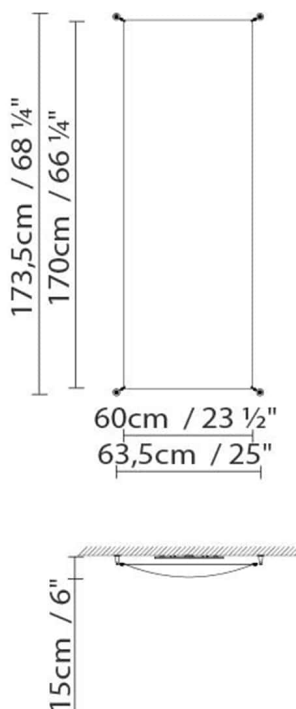

Net kg.: 10.6 / 0.6
Gross kg: 11.5 / 1

Packaging:

N. packages: 2
Volume m3: 0.071 / 0.006
Dimensions cm: 127x35x16 / 177x6x6

VEROCA LED 2

**Light source:**

LED A+ LED 4 x 10,5W 6360lm 450mA 3000K
CRI>80 DIM 230V

Weight :

Net kg.: 4.75 / 0.25
Gross kg: 6.25 / 0.5

Packaging:

N. packages: 2
Volume m3: 0.03 / 0.004
Dimensions cm: 65x35x13 /
111x6x6

VEROCA LED 3

**Light source:**

LED A+ LED 2 x 21W 6360lm 450mA 3000K
CRI>80 DIM 230V

Weight :

Net kg.: 6.3 / 0.75
Gross kg: 5.5 / 0.5

Packaging:

N. packages: 2
Volume m3: 0.067 / 0.006
Dimensions cm: 27x35x16 /
177x6x6

VEROCA LED 4

**Light source:**

LED **A+** LED 2 x 10,5W 3180lm 450mA 3000K
CRI>80 DIM 230V

Weight :

Net kg.: 2.75 / 0.25
Gross kg: 3.75 / 0.5

Packaging:

N. packages: 2
Volume m3: 0.03 / 0.003
Dimensions cm: 65x35x13 /
111x6x6

Collection

Designer
Technical drawing
Fotometría
Instrucciones de montaje