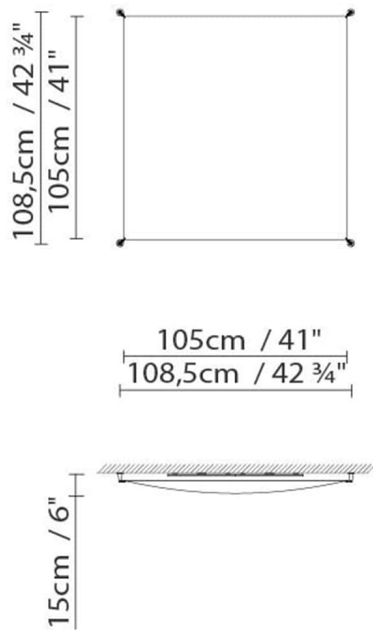

Net kg.: 10.6 / 0.6
Gross kg: 11.5 / 1

Packaging:

N. packages: 2
Volume m3: 0.071 / 0.006
Dimensions cm: 127x35x16 / 177x6x6

VEROCA LED 2

**Light source:**

LED A+ LED 4 x 10,5W 6360lm 450mA 3000K
CRI>80 DIM 230V

Weight :

Net kg.: 4.75 / 0.25
Gross kg: 6.25 / 0.5

Packaging:

N. packages: 2
Volume m3: 0.03 / 0.004
Dimensions cm: 65x35x13 /
111x6x6

VEROCA LED 3

**Light source:**

LED A+ LED 2 x 21W 6360lm 450mA 3000K
CRI>80 DIM 230V

Weight :

Net kg.: 6.3 / 0.75
Gross kg: 5.5 / 0.5

Packaging:

N. packages: 2
Volume m3: 0.067 / 0.006
Dimensions cm: 27x35x16 /
177x6x6

VEROCA LED 4

**Light source:**

LED **A+** LED 2 x 10,5W 3180lm 450mA 3000K
CRI>80 DIM 230V

Weight :

Net kg.: 2.75 / 0.25
Gross kg: 3.75 / 0.5

Packaging:

N. packages: 2
Volume m3: 0.03 / 0.003
Dimensions cm: 65x35x13 /
111x6x6

Collection

Designer
Technical drawing
Fotometría
Instrucciones de montaje