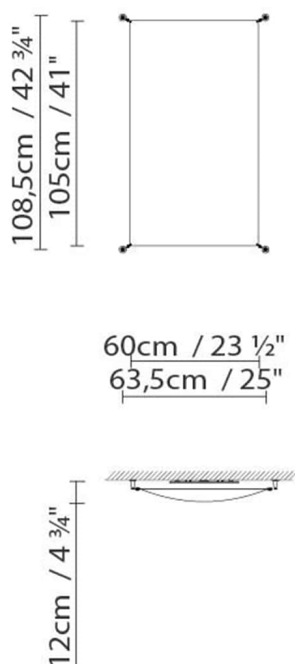

Net kg.: 10.6 / 0.6
Gross kg: 11.5 / 1

Packaging:

N. packages: 2
Volume m3: 0.071 / 0.006
Dimensions cm: 127x35x16 / 177x6x6

VEROCA LED 2

**Light source:**

LED A+ LED 4 x 10,5W 6360lm 450mA 3000K
CRI>80 DIM 230V

Weight :

Net kg.: 4.75 / 0.25
Gross kg: 6.25 / 0.5

Packaging:

N. packages: 2
Volume m3: 0.03 / 0.004
Dimensions cm: 65x35x13 /
111x6x6

VEROCA LED 3

**Light source:**

LED A+ LED 2 x 21W 6360lm 450mA 3000K
CRI>80 DIM 230V

Weight :

Net kg.: 6.3 / 0.75
Gross kg: 5.5 / 0.5

Packaging:

N. packages: 2
Volume m3: 0.067 / 0.006
Dimensions cm: 27x35x16 /
177x6x6

VEROCA LED 4

**Light source:**

LED **A+** LED 2 x 10,5W 3180lm 450mA 3000K
CRI>80 DIM 230V

Weight :

Net kg.: 2.75 / 0.25
Gross kg: 3.75 / 0.5

Packaging:

N. packages: 2
Volume m3: 0.03 / 0.003
Dimensions cm: 65x35x13 /
111x6x6

Collection

Designer
Technical drawing
Fotometría
Instrucciones de montaje