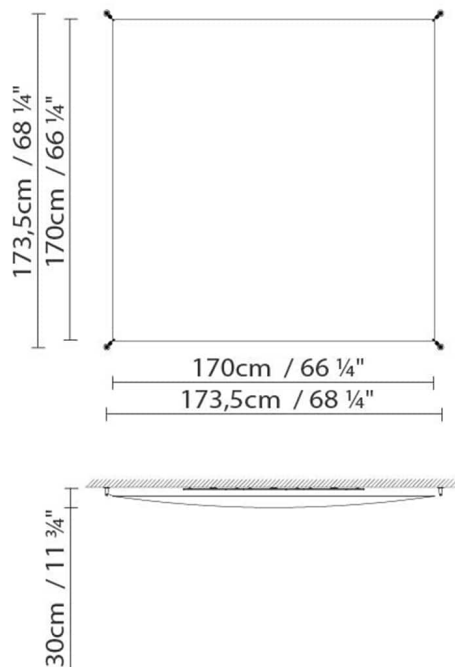

Light source:

LED A+ LED 6 x 21W 19080lm 450mA 3000K
CRI>80 DIM 230V

Weight :

Net kg.: 10.6 / 0.6
Gross kg: 11.5 / 1

Packaging:

N. packages: 2
Volume m3: 0.071 / 0.006
Dimensions cm: 127x35x16 / 177x6x6