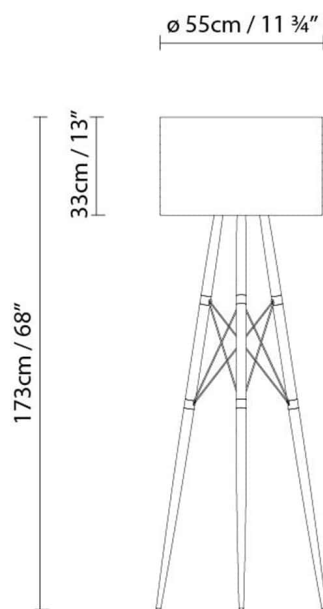

WIRE LIGHT F55

Light source:

LED ▶ A+ LED max. 15W (E27) DIM

▶ A Fluo. max. 30W (E27) DIM

▶ D Halo. max. 150W (E27)

Weight :

Net kg.: 8.1

Gross kg: 7.5

Packaging:

N. packages: 1

Volume m3: 0.22

Dimensions cm: 60x60x60