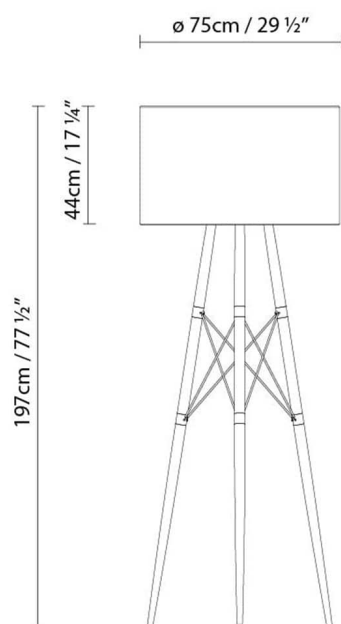

**Description:**

Floor lamp with a wooden tripod in a natural oak finish, and a textile Kvadrat shade with a metallic mesh interior, and an opal white interior diffuser. Available with a metallic and textile shade in matte white or matte khaki finishes, and a textile cable in the same tone. Made in two sizes. Dimmer.

LED ▶ A+ LED max. 15W (E27) DIM

 ▶ A Fluo. max. 30W (E27) DIM

 ▶ D Halo. max. 150W (E27)

Weight :

Net kg.: 8.1

Gross kg: 7.5

Packaging:

N. packages: 1

Volume m3: 0.22

Dimensions cm: 60x60x60

WIRE LIGHT F75

**Light source:**

LED **A+** LED max. 15W (E27) DIM

Flu. **A** Flu. max. 30W (E27) DIM

Halo. **D** Halo. max. 150W (E27)

Weight :

Net kg.: 15.2

Gross kg: 11.6

Packaging:

N. packages: 1

Volume m3: 0.2

Dimensions cm: 80x80x40

Collection

Designer
Technical drawing
3D
Instrucciones de montaje