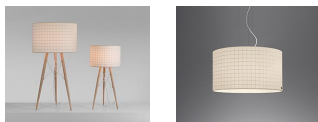

Collection

Designer
Technical drawing
3D
Instrucciones de montaje