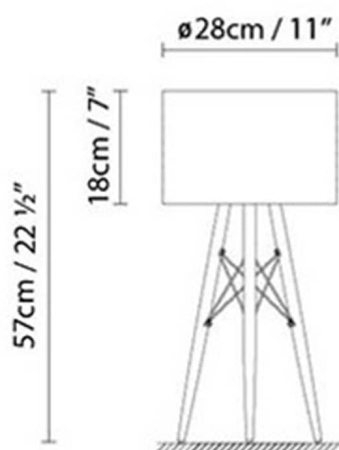

**Description:**

Table lamp with a wooden tripod in a natural oak finish, and a textile Kvadrat shade with a metallic mesh interior. Available with a metallic and textile shade in matte white or matte khaki finishes, and a textile cable in the same tone. Made in two sizes. Dimmer.

## WIRE LIGHT T28

**Light source:**

**LED** ▶ A+ LED max. 4W (G9) DIM

 ▶ D Halo. max. 60W (G9)

**Weight :**

Net kg.: 2.46

Gross kg: 4.9

**Packaging:**

N. packages: 1

Volume m3: 0.054

Dimensions cm: 60x30x30

## WIRE LIGHT T40

**Light source:****LED**  LED max. 4W (G9) DIM **D**  Halo. max. 60W (G9)**Weight :**

Net kg.: 3.46

Gross kg: 5.9

**Packaging:**

N. packages: 1

Volume m3: 0.22

Dimensions cm: 90x50x50