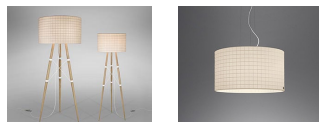

Collection

Designer
Technical drawing
3D
Instrucciones de montaje