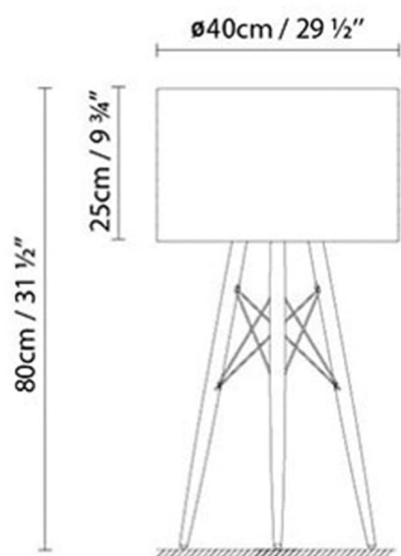

## WIRE LIGHT T28

**Light source:**

**LED** ▶ A+ LED max. 4W (G9) DIM

 ▶ D Halo. max. 60W (G9)

**Weight :**

Net kg.: 2.46

Gross kg: 4.9

**Packaging:**

N. packages: 1

Volume m3: 0.054

Dimensions cm: 60x30x30

## WIRE LIGHT T40

**Light source:****LED**  LED max. 4W (G9) DIM **D**  Halo. max. 60W (G9)**Weight :**

Net kg.: 3.46

Gross kg: 5.9

**Packaging:**

N. packages: 1

Volume m3: 0.22

Dimensions cm: 90x50x50