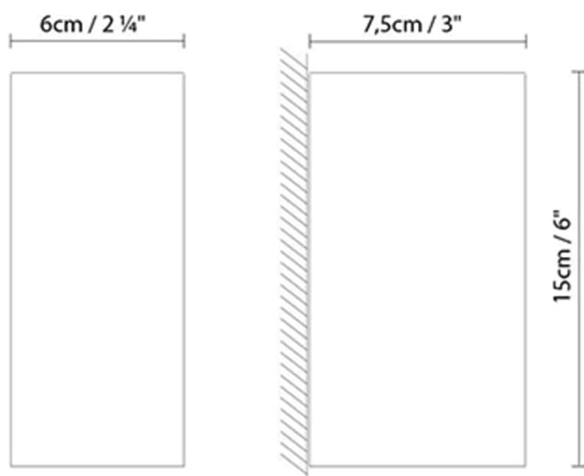

Gross kg:

Packaging:

N. packages:

Volume m3:

Dimensions cm:

BLOK OUT W15 (2L)

Light source:

LED ▶ LED PAR16 2 x 5W (Gu10)

 ▶ Halo. QPAR16 2 x max. 50W (Gu10)

Weight :

Net kg.:

Gross kg:

Packaging:

N. packages:

Volume m3:

Dimensions cm:

N. packages:

Volume m3:

Dimensions cm:

BLOK OUT W20 (2L)

**Light source:****LED** **A+** LED PAR20 2 x 6W (Gu10) **D** Halo. QPAR20 2 x max. 75W (Gu10)**Weight :**

Net kg.:

Gross kg:

Packaging:

N. packages:

Volume m3:

Dimensions cm:

Collection

Designer
Technical drawing
3D