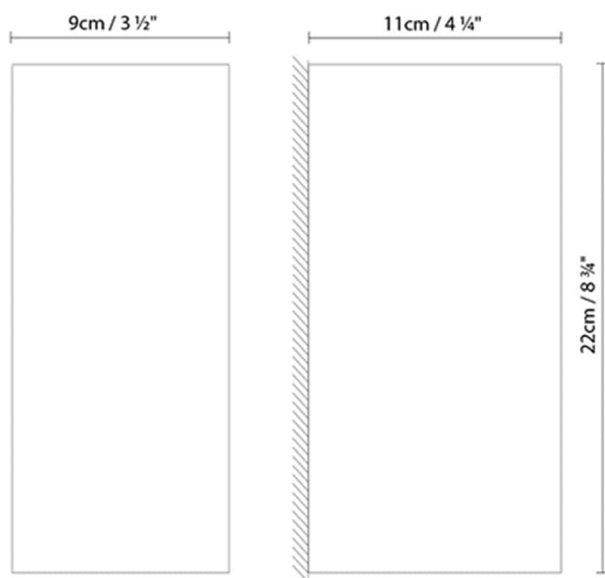

Gross kg:

Packaging:

N. packages:

Volume m3:

Dimensions cm:

BLOK OUT W15 (2L)

Light source:

LED ▶ LED PAR16 2 x 5W (Gu10)

 ▶ Halo. QPAR16 2 x max. 50W (Gu10)

Weight :

Net kg.:

Gross kg:

Packaging:

N. packages:

Volume m3:

Dimensions cm:

N. packages:

Volume m3:

Dimensions cm:

BLOK OUT W20 (2L)

**Light source:****LED** **A+** LED PAR20 2 x 6W (Gu10) **D** Halo. QPAR20 2 x max. 75W (Gu10)**Weight :**

Net kg.:

Gross kg:

Packaging:

N. packages:

Volume m3:

Dimensions cm:

Collection

Designer
Technical drawing
3D