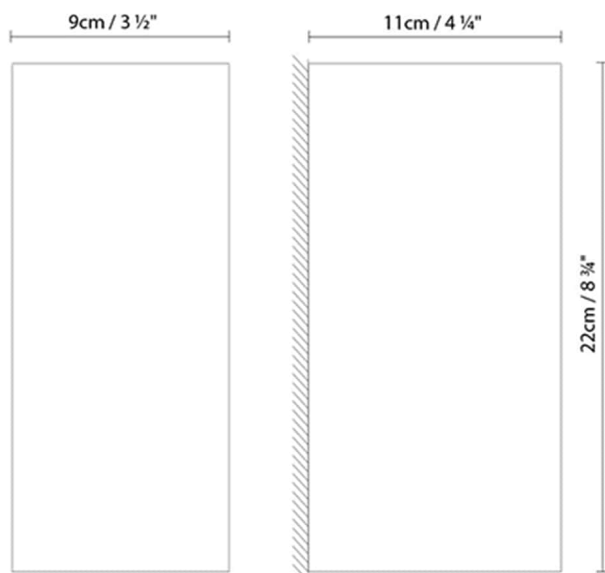

BLOK OUT W20 (1L)

Light source:

LED ▶ LED PAR20 6W (Gu10)

▶ Halo. QPAR20 max. 75W (Gu10)

Weight :

Net kg.:

Gross kg:

Packaging:

N. packages:

Volume m3:

Dimensions cm: