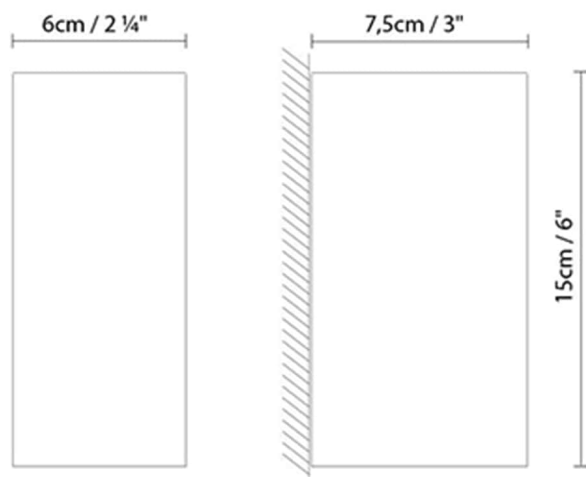

Light source:

LED ▶ A+ LED PAR16 5W (Gu10)

▶ D Halo. QPAR16 max. 50W (Gu10)

Weight :

Net kg.:

Gross kg:

Packaging:

N. packages:

Volume m3:

Dimensions cm: