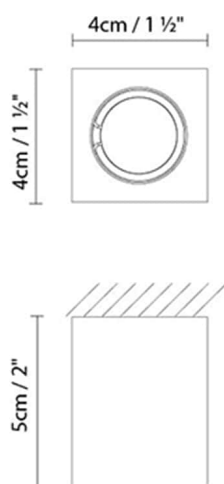

## Miniblok C LED

**Light source:**

LED A LED 2,1W 200lm 700mA 3000K CRI80

**Weight :**

Net kg.:

Gross kg:

**Packaging:**

N. packages:

Volume m3:

Dimensions cm: