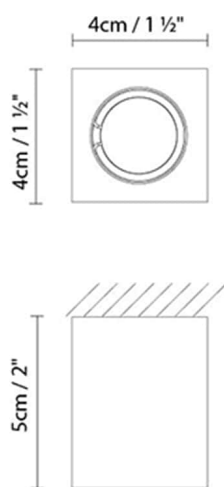

## Miniblok C LED

**Light source:**

LED A LED 2,1W 200lm 700mA 3000K CRI80

**Weight :**

Net kg.:

Gross kg:

**Packaging:**

N. packages:

Volume m3:

Dimensions cm:

## Miniblok C HALO

**Light source:**

B Halo. MR8 20W (G4)

**Weight :**

Net kg.:

Gross kg:

**Packaging:**

N. packages: