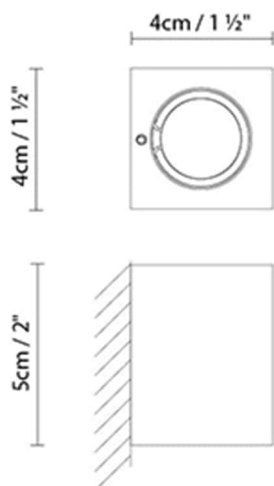

Light source:

LED ▶ LED 2,1W 200lm 700mA 3000K CRI80

Weight :

Net kg.:

Gross kg:

Packaging:

N. packages:

Volume m3:

Dimensions cm: