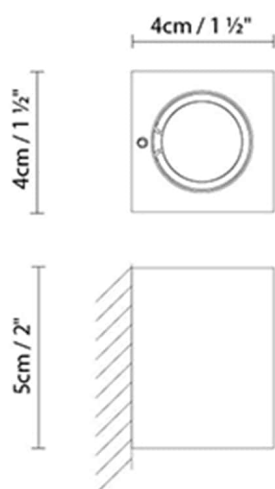

Miniblok W5 HALO

Light source:

Halo. MR8 20W (G4)

Weight :

Net kg.:

Gross kg:

Packaging:

N. packages:

Volume m3:

Dimensions cm: