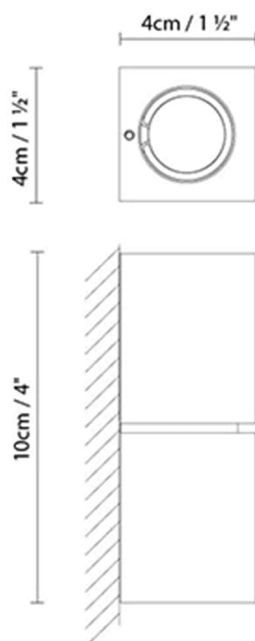

Volume m3:

Dimensions cm:

## Miniblok W10 LED

**Light source:**LED 2 x 2,1W 400lm 700mA 3000K  
CRI80**Weight :**

Net kg.:

Gross kg:

**Packaging:**

N. packages:

Volume m3:

Dimensions cm: