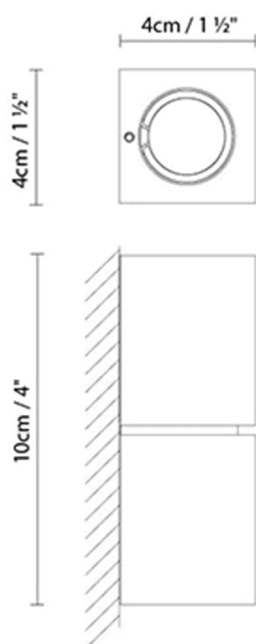

Volume m3:

Dimensions cm:

## Miniblok W10 LED

**Light source:**LED 2 x 2,1W 400lm 700mA 3000K  
CRI80**Weight :**

Net kg.:

Gross kg:

**Packaging:**

N. packages:

Volume m3:

Dimensions cm:

## Miniblok W10 HALO

**Light source:**

Halo. 2 x MR8 20W (G4)

**Weight :**

Net kg.:

Gross kg:

**Packaging:**

N. packages: