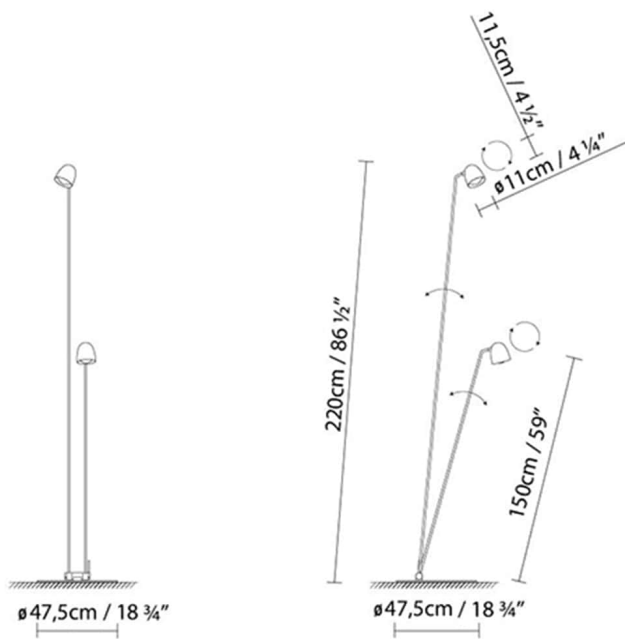

**Description:**

Floor lamp featuring a double shaft and two heads, both adjustable. The light source is a high-luminance LED bulb, which includes a glass lens that concentrates the light and enhances its output. Available in two finishes: textured white matte outer finish with a satin brass interior, and textured black matte exterior with satin copper interior. Double switch.

**Materials:**

Copper.  
Brass.

**Certifications:**

IP20  
230V

## SPEERS F

**Light source:**LED A+

LED 2 x 7W 1080lm 2700K CRI80  
230V

**Weight :**

Net kg.:  
Gross kg:

**Packaging:**

N. packages:  
Volume m3:  
Dimensions cm: