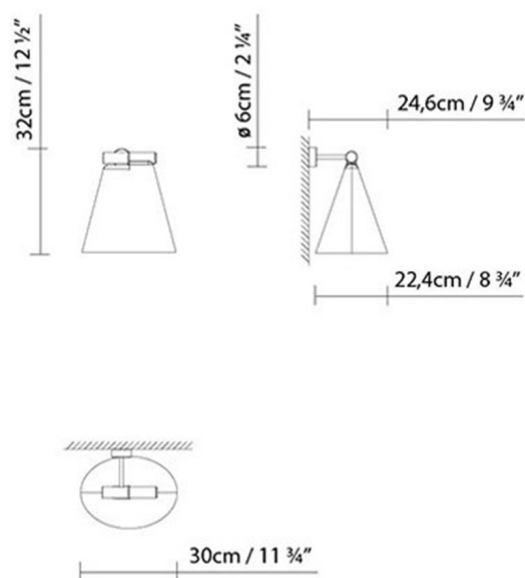

**Description:**

Vitrified translucent porcelain wall lamp. Available in texturized matte white, with copper fittings. A soft glow around it, and direct light below.

Materials:

Porcelain.

Certifications:

IP20

CONE LIGHT W

**Light source:**

LED **A+** LED 15W (E27)

A+ Fluo. max. 30W (E27)

D Halo. ECO max. 70W (E27)

Weight :

Net kg.: 3.2

Gross kg: 5.1

Packaging:

N. packages: 1

Volume m3: 0.006

Dimensions cm: 26 x 15 x 14

Collection

Designer
Technical drawing
Instrucciones de montaje
3D
Assembly instructions