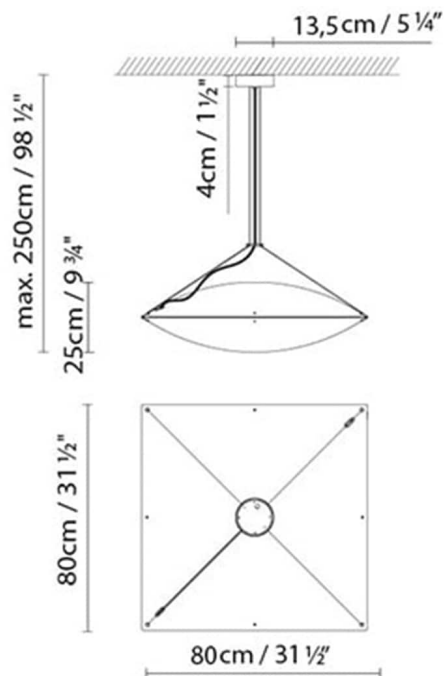

**Description:**

Individual suspension lamps with an opal white PMMA diffuser. Direct and indirect light. It allows for multiple configurations.

Materials:

PMMA.

Certifications:

IP20

CLON S

**Light source:**

LED ▶ A+ LED opal 4 x max. 14W (E27)

 ▶ A Fluo. 4 x max. 24W (E27)

Weight :

Net kg.:

Gross kg:

Packaging:

N. packages:

Volume m3:

Dimensions cm:

CLON S LINK

**Light source:**

LED A+ LED opal 4 x max. 14W (E27)

 A Fluo. 4 x max. 24W (E27)

Weight :

Net kg.:

Gross kg:

Packaging:

N. packages:

Volume m3:

Dimensions cm:

Collection

Designer
 Technical drawing
 Instrucciones de montaje
 3D