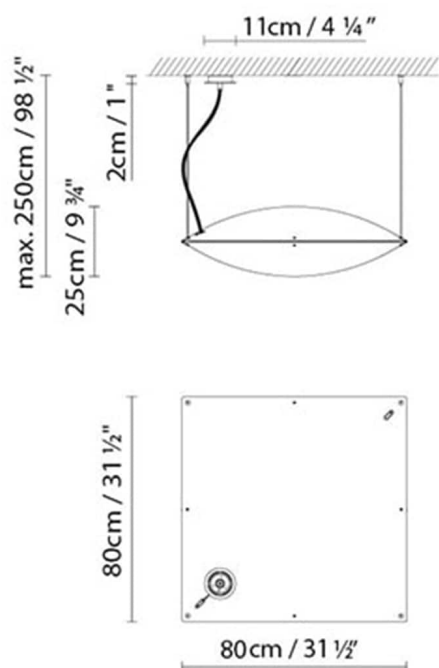

LED ▶ A+ LED opal 4 x max. 14W (E27)

 ▶ A Fluo. 4 x max. 24W (E27)

Weight :

Net kg.:

Gross kg:

Packaging:

N. packages:

Volume m3:

Dimensions cm:

CLON S LINK

**Light source:**

LED A+ LED opal 4 x max. 14W (E27)

 A Fluo. 4 x max. 24W (E27)

Weight :

Net kg.:

Gross kg:

Packaging:

N. packages:

Volume m3:

Dimensions cm:

Collection

Designer
 Technical drawing
 Instrucciones de montaje
 3D