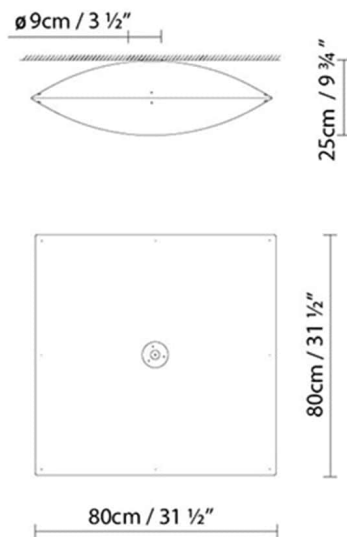

**Description:**

Ceiling lamp with an opal white PMMA diffuser. Direct and indirect light. It allows for multiple configurations.

Materials:

PMMA.

Certifications:

IP20

CLON C

**Light source:**

LED A+ LED opal 4 x max. 14W (E27)

 A Fluo. 4 x max. 24W (E27)

Weight :

Net kg.:

Gross kg:

Packaging:

N. packages:

Volume m3:

Dimensions cm:

Collection

Designer
Instrucciones de montaje
Technical drawing
3D