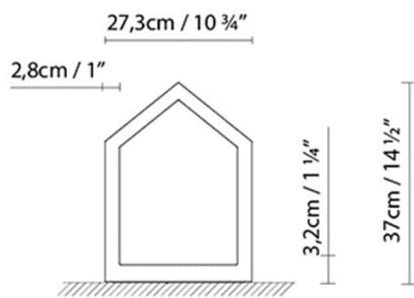

**Description:**

Concrete outdoor LED beacon lamp offering indirect light. Opal white diffuser and body in white, grey or black finishes. Allows for the use of metal signage on the open faces.

**Materials:**

## WHITE HOUSE

**Light source:**

LED A+

LED 2 x 4W 1280lm 350mA 3000K  
CRI>80 110-230V

**Weight :**

Net kg.:

Gross kg:

**Packaging:**

N. packages:

Volume m3:

Dimensions cm:

Designer  
Technical drawing  
Instrucciones de montaje  
3D