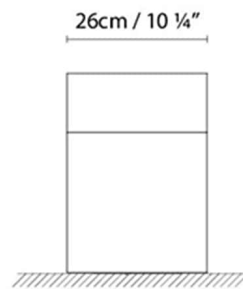

**Description:**

Concrete outdoor LED beacon lamp offering indirect light. Opal white diffuser and body in white, grey or black finishes. Allows for the use of metal signage on the open faces.

**Materials:**

## WHITE HOUSE

**Light source:**

LED A+

LED 2 x 4W 1280lm 350mA 3000K  
CRI>80 110-230V

**Weight :**

Net kg.:

Gross kg:

**Packaging:**

N. packages:

Volume m3:

Dimensions cm:

Designer  
Technical drawing  
Instrucciones de montaje  
3D