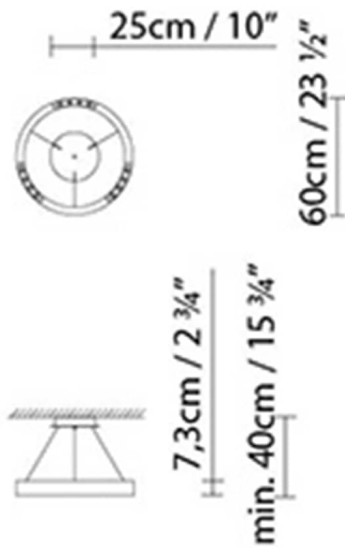

N. packages: 1

Volume m3: 0.182

Dimensions cm: 98x98x19

R2 S120

120cm / 47 1/4"

7,3cm / 2 3/4"

min. 140cm / 55"

Light source:**LED** A+LED 6 x 17W 13957lm 240mA
3000K CRI>80 DIM 230V**Weight :**

Net kg.: 16

Gross kg: 19.3

Packaging:

N. packages: 1

Volume m3: 0.36

Dimensions cm: 131x131x21

R2 S60 Flat Canopy

Light source:

LED A+ LED 3 x 18W 7879lm 250mA 3000K
CRI>80 DIM 230V

Weight :

Net kg.: 10
Gross kg: 12.6

Packaging:

N. packages: 1
Volume m3: 0.098
Dimensions cm: 70x70x20

R2 S90 Flat Canopy

Light source:

LED A+ LED 4 x 18W 9755lm 250mA
3000K CRI>80 DIM 230V

Weight :

Net kg.: 12.5
Gross kg: 15

Packaging:

N. packages: 1
Volume m3: 0.182
Dimensions cm: 98x98x19

R2 S120 Flat Canopy

**Light source:**

LED **A+** LED 6 x 17W 13957lm 240mA
3000K CRI>80 DIM 230V

Weight :