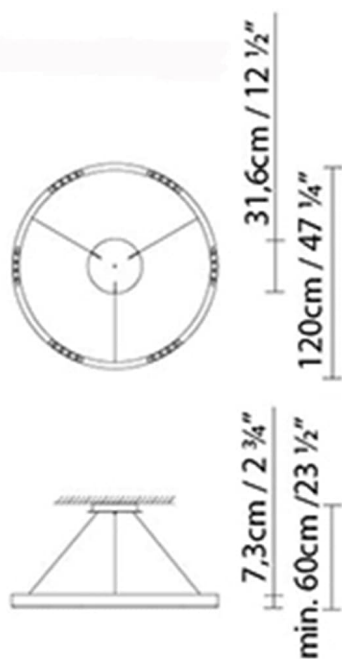

N. packages: 1

Volume m3: 0.182

Dimensions cm: 98x98x19

R2 S120

120cm / 47 1/4"

7,3cm / 2 3/4"

min. 140cm / 55"

Light source:**LED** A+LED 6 x 17W 13957lm 240mA
3000K CRI>80 DIM 230V**Weight :**

LED A+ LED 3 x 18W 7879lm 250mA 3000K
CRI>80 DIM 230V

Weight :

Net kg.: 10
Gross kg: 12.6

Packaging:

N. packages: 1
Volume m3: 0.098
Dimensions cm: 70x70x20

R2 S90 Flat Canopy

Light source:

LED A+ LED 4 x 18W 9755lm 250mA
3000K CRI>80 DIM 230V

Weight :

Net kg.: 12.5
Gross kg: 15

Packaging:

N. packages: 1
Volume m3: 0.182
Dimensions cm: 98x98x19

R2 S120 Flat Canopy

**Light source:**

LED **A+** LED 6 x 17W 13957lm 240mA
3000K CRI>80 DIM 230V

Weight :

Net kg.: 16
Gross kg: 19.3

Packaging:

N. packages: 1
Volume m3: 0.36
Dimensions cm: 131x131x21

Designer
Technical drawing
Instrucciones de montaje
3D
Fotometría