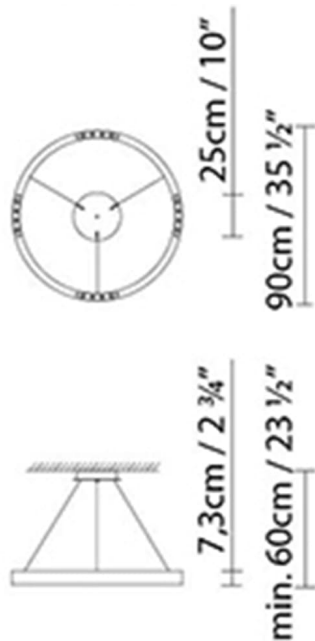

N. packages: 1

Volume m3: 0.182

Dimensions cm: 98x98x19

R2 S120

120cm / 47 1/4"

7,3cm / 2 3/4"

min. 140cm / 55"

Light source:**LED** A+LED 6 x 17W 13957lm 240mA
3000K CRI>80 DIM 230V**Weight :**

Net kg.: 16

Gross kg: 19.3

Packaging:

N. packages: 1

Volume m3: 0.36

Dimensions cm: 131x131x21

R2 S60 Flat Canopy

Light source:

LED A+ LED 3 x 18W 7879lm 250mA 3000K
CRI>80 DIM 230V

Weight :

Net kg.: 10
Gross kg: 12.6

Packaging:

N. packages: 1
Volume m3: 0.098
Dimensions cm: 70x70x20

R2 S90 Flat Canopy

Light source:

LED A+ LED 4 x 18W 9755lm 250mA
3000K CRI>80 DIM 230V

Weight :

Net kg.: 12.5
Gross kg: 15

Packaging:

N. packages: 1
Volume m3: 0.182
Dimensions cm: 98x98x19

R2 S120 Flat Canopy

**Light source:**

LED **A+** LED 6 x 17W 13957lm 240mA
3000K CRI>80 DIM 230V

Weight :