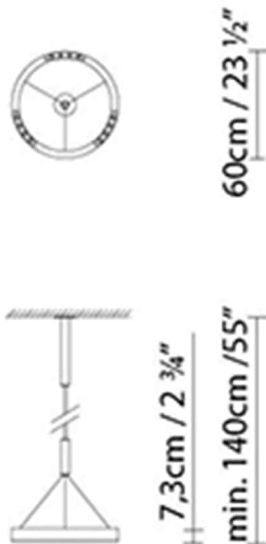

Light source:

LED A+

LED 3 x 18W 7879lm 250mA 3000K
CRI>80 DIM 230V

Weight :

Net kg.: 10

Gross kg: 12.6

Packaging:

N. packages: 1

Volume m3: 0.098

Dimensions cm: 70x70x20