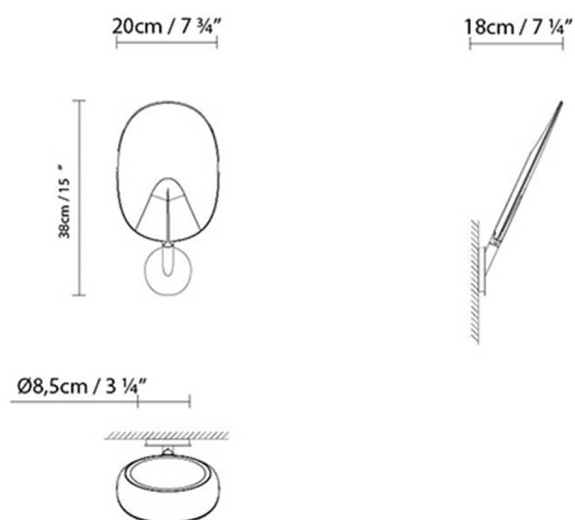

**Description:**

LED wall lamp with lighting bodies featuring organic forms. Limited adjustability. Made of PUR.
Finishes: white, salmon and turquoise, all matte.

Materials:

PUR.

Certifications:

IP20

230V

Finishes:

Salmon (matte)

Turquoise (matte)

White (matte)

A_FOREST W

**Light source:**

LED ▶ A+

LED 9W 1221lm 500mA 3000K CRI>80
110-230V

Weight :

Net kg.:

Gross kg:

Packaging:

N. packages:

Volume m3:

Dimensions cm:

Collection

Designer
Instrucciones de montaje
Technical drawing