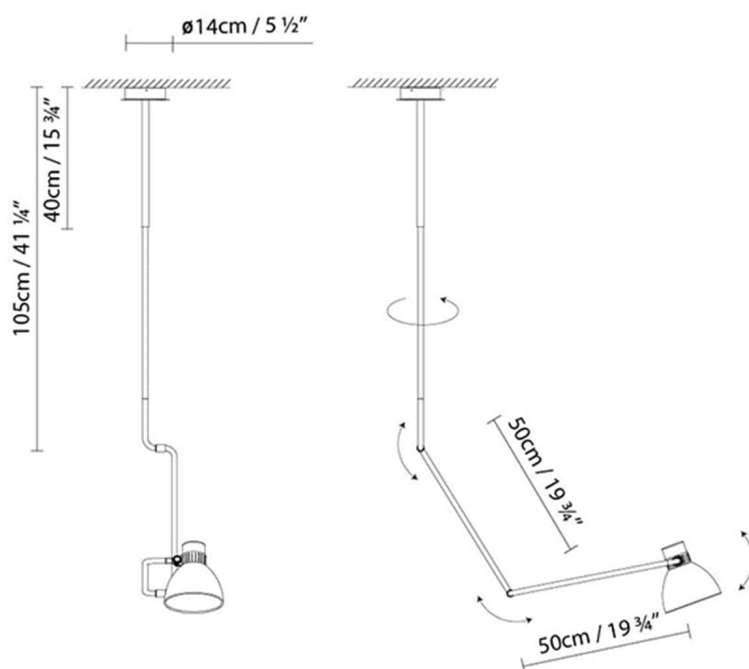

Description:

Articulated ceiling lamp designed in the late 70s, in the style of the English school. The simplicity of its forms is reflected in its friction swivel joints and aluminium shade. Finishes: matte black, matte red or satin beige. Shade with a satin white interior.

Materials:

Aluminium.

Certifications:

IP20

BLUX SYSTEM C

Light source:

LED **A+** LED 10W (E27)

A Fluo. max. 11W (E27)

D Halo. classic. max. 57W (E27)

Weight :

Net kg.:

Gross kg:

Packaging:

N. packages:

Volume m3:

Dimensions cm: