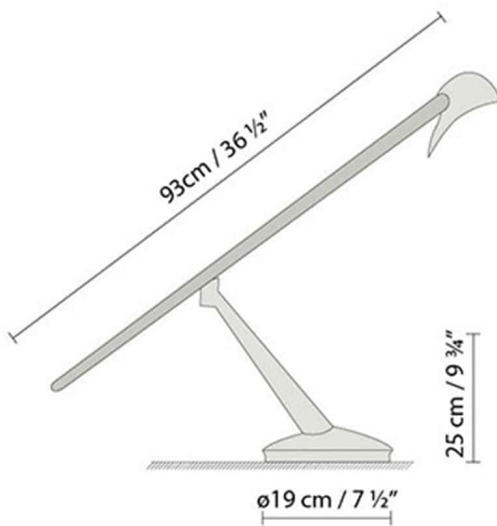

**Description:**

Adjustable table lamp with a metal and wooden structure. Available in two finishes: raw with natural oak, or shiny chrome with matte mahogany. Halogen or LED.

Materials:

Metal and wood.

**Certifications:**

IP20

110-230V

BLUEBIRD T LED

**Light source:**

LED A+ LED 6,3W 840lm 350mA 3000K CRI80
110-230V

Weight :

Net kg.: 5.5

Gross kg: 8

Packaging:

N. packages: 1

Volume m3: 0.082

Dimensions cm: 100x34x24

BLUEBIRD T HALO

**Light source:**

Halo. max. 50W 12V (G6, 35)

Weight :

Net kg.: 5.5

Gross kg: 8

Packaging:

N. packages: 1

Volume m3: 0.082

Dimensions cm: 100x34x24

Designer
Technical drawing
Instrucciones de montaje