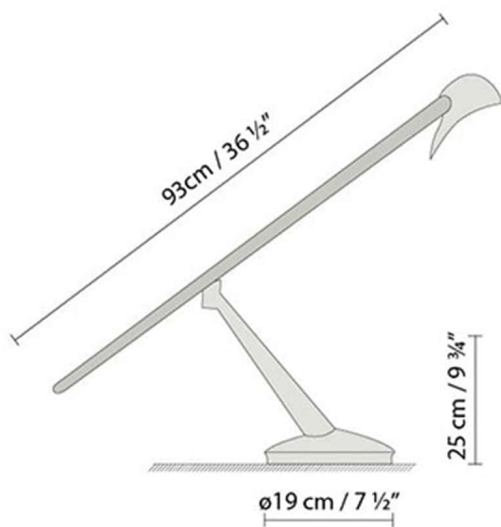

**Description:**

Adjustable table lamp with a metal and wooden structure. Available in two finishes: raw with natural oak, or shiny chrome with matte mahogany. Halogen or LED.

Materials:

Metal and wood.

**Certifications:**

IP20

110-230V

BLUEBIRD T LED

**Light source:**

LED A+ LED 6,3W 840lm 350mA 3000K CRI80
110-230V

Weight :

Net kg.: 5.5

Gross kg: 8

Packaging:

N. packages: 1

Volume m3: 0.082

Dimensions cm: 100x34x24

BLUEBIRD T HALO

**Light source:**

Halo. max. 50W 12V (G6, 35)

Weight :

Net kg.: 5.5

Gross kg: 8

Packaging:

N. packages: 1

Volume m3: 0.082

Dimensions cm: 100x34x24

Designer
Technical drawing
Instrucciones de montaje