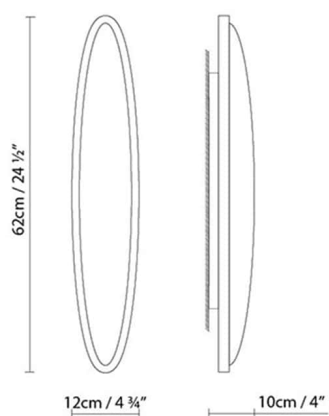

OVO FLUO

Light source:

Fluo. 36W (2G11)

Weight :

Net kg.: 5.52

Gross kg: 8

Packaging:

N. packages:

Volume m3: 0.082

Dimensions cm: 100x34x24

Designer
Technical drawing
Instrucciones de montaje
Fotometría