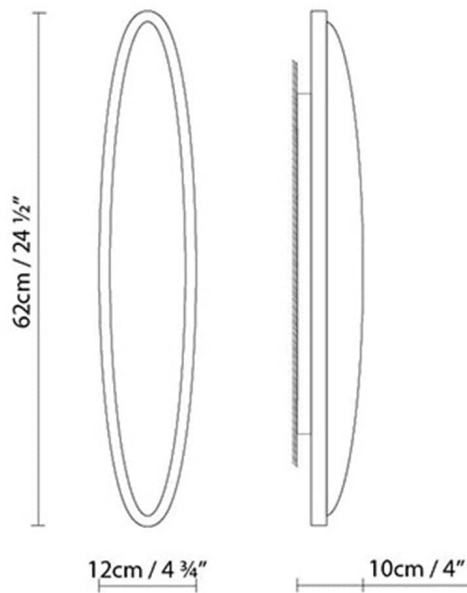

**Description:**

Fluorescent or LED wall lamp in matte grey finish metal.

**Materials:**

Metal.

**Certifications:**

IP44

230V

## OVO LED

**Light source:**

**LED** A+ LED 8W 1280lm 350mA 3000K CRI>80  
230V

**Weight :**

Net kg.: 5.52

Gross kg: 8

**Packaging:**

N. packages:

Volume m3: 0.082

Dimensions cm: 100x34x24

Volume m3: 0.082

Dimensions cm: 100x34x24

Designer  
Technical drawing  
Instrucciones de montaje  
Fotometría