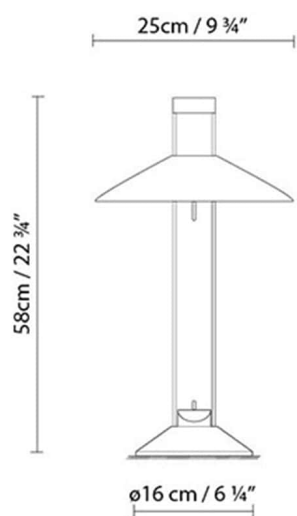

## REGINA T LED

**Light source:**

LED **A+**

LED 2 x 3,2W 700lm 350mA 3000K  
CRI80 110-230V

**Weight :**

Net kg.: 3

Gross kg: 3.8

**Packaging:**

N. packages: 1

Volume m3: 0.037

Dimensions cm: 64 x 24 x 24

## REGINA T HALO

**Light source:** **C** Halo. 2 x max. 20W 12V (G6,35)**Weight :**

Net kg.: 3

Gross kg: 3.8

**Packaging:**

N. packages: 1

Volume m3: 0.037

Dimensions cm: 64 x 24 x 24