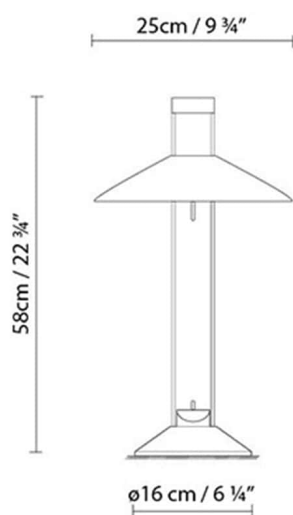

## REGINA T LED

**Light source:**

LED **A+**

LED 2 x 3,2W 700lm 350mA 3000K  
CRI80 110-230V

**Weight :**

Net kg.: 3

Gross kg: 3.8

**Packaging:**

N. packages: 1

Volume m3: 0.037

Dimensions cm: 64 x 24 x 24

## REGINA T HALO

**Light source:** **C** Halo. 2 x max. 20W 12V (G6,35)**Weight :**

Net kg.: 3

Gross kg: 3.8

**Packaging:**

N. packages: 1

Volume m3: 0.037

Dimensions cm: 64 x 24 x 24