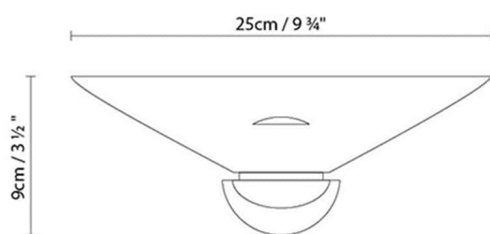

Light source:

LED A+ LED 17,5W 1550lm 3000K CRI>80 230V

Weight :

Net kg.: 0.5

Gross kg: 0.8

Packaging:

N. packages: 1

Volume m3: 0.005

Dimensions cm: 27x15x12