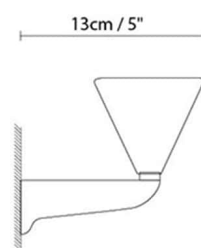

Light source:

LED A+ LED 17,5W 1550lm 3000K CRI>80 230V

Weight :

Net kg.: 0.5

Gross kg: 0.8

Packaging:

N. packages: 1

Volume m3: 0.005

Dimensions cm: 27x15x12