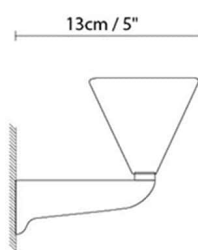

Weight :

Net kg.: 0.5

Gross kg: 0.8

Packaging:

N. packages: 1

Volume m3: 0.005

Dimensions cm: 27x15x12

REGINA W HALO

**Light source:**

Halo. max. 200W (R7s)

Weight :

Net kg.: 0.5

Gross kg: 0.8

Packaging:

N. packages: 1

Volume m3: 0.005

Dimensions cm: 27x15x12

Collection

Designer
Technical drawing
Instrucciones de montaje