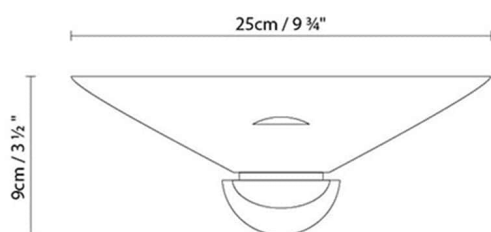

Weight :

Net kg.: 0.5

Gross kg: 0.8

Packaging:

N. packages: 1

Volume m3: 0.005

Dimensions cm: 27x15x12

REGINA W HALO

**Light source:**

Halo. max. 200W (R7s)

Weight :

Net kg.: 0.5

Gross kg: 0.8

Packaging:

N. packages: 1

Volume m3: 0.005

Dimensions cm: 27x15x12

Collection

Designer
Technical drawing
Instrucciones de montaje