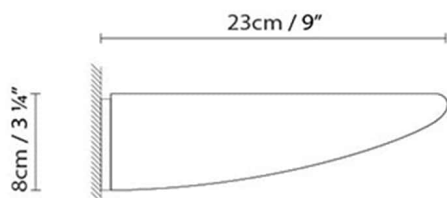

## OLYMPIA W-U LED

**Light source:**

LED  LED 13W 1190lm 3000K CRI>80 230V

**Weight :**

Net kg.: 0.5

Gross kg: 0.8

**Packaging:**

N. packages: 1

Volume m3: 0.006

Dimensions cm: 26x15x14

## OLYMPIA W-U HALO

**Light source:**

Halo. max. 200W (R7s)

**Weight :**

Net kg.: 0.5

Gross kg: 0.8

**Packaging:**

N. packages: 1

Volume m3: 0.006

Dimensions cm: 26x15x14

Designer  
Technical drawing  
Instrucciones de montaje  
Fotometría