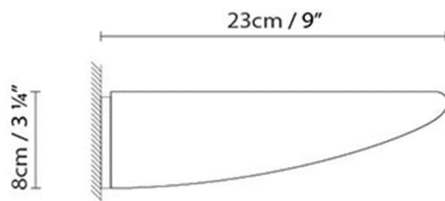

## OLYMPIA W-U LED

**Light source:**

LED  LED 13W 1190lm 3000K CRI>80 230V

**Weight :**

Net kg.: 0.5

Gross kg: 0.8

**Packaging:**

N. packages: 1

Volume m3: 0.006

Dimensions cm: 26x15x14

## OLYMPIA W-U HALO

**Light source:**

Halo. max. 200W (R7s)

**Weight :**

Net kg.: 0.5

Gross kg: 0.8

**Packaging:**

N. packages: 1

Volume m3: 0.006

Dimensions cm: 26x15x14

Designer  
Technical drawing  
Instrucciones de montaje  
Fotometría