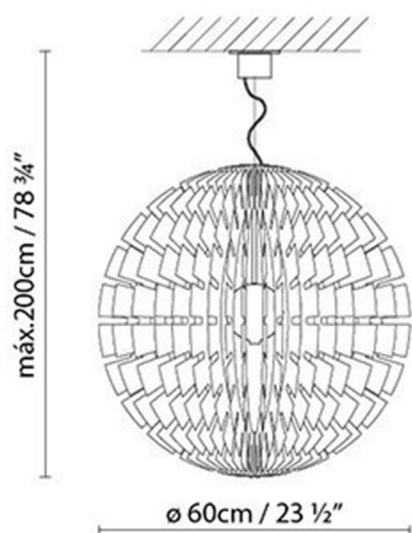

**Description:**

Suspension lamp produced in beech wood with natural matte varnishing and silver cable. Nucleus finished in matte grey.

Materials:

Wood.

Certifications:

IP20

230V

HELIOS WOOD

**Light source:**

LED ▶ A+ LED filament 7 x 4W (E14)

 ▶ D Halo. classic 7 x max. 60W (E14)

Weight :

Net kg.: 3.0

Gross kg: 5.0

Packaging:

N. packages: 2

Volume m3: 0.062

Dimensions cm: 33x65x11 /
23x23x61

Collection

Designer
Technical drawing
Instrucciones de montaje
3D