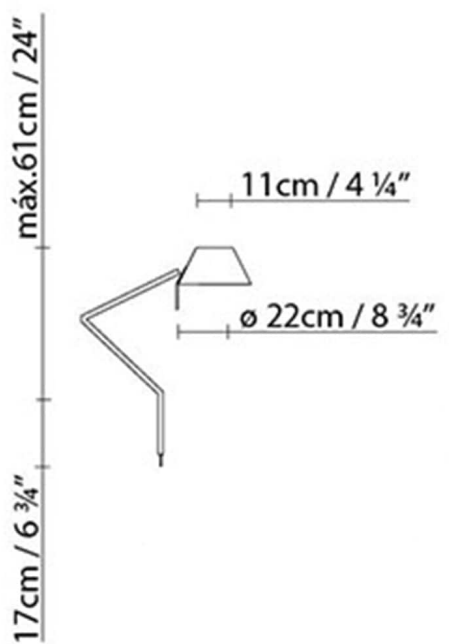

N. packages: 1

Volume m3: 0.022

Dimensions cm: 15x10x105

PETITE T12

**Light source:**

LED **A+** LED 10W (E27)

 **D** Halo. classic max. 57W (E27)

Weight :

Net kg.: 0.7

Gross kg: 1.8

Packaging:

N. packages: 1

Volume m3: 0.030

Dimensions cm: 68x27.5x15.5

PETITE T22

Light source:

LED **A+** LED 10W (E27)

 **D** Halo. classic max. 57W (E27)

Weight :

Net kg.: 0.9
Gross kg: 2.6

Packaging:

N. packages: 1
Volume m3: 0.040
Dimensions cm: 98x27.5x15.5

PETITE BRACKET A

Light source:

Weight :

Net kg.: 2.3
Gross kg: 2.6

Packaging:

N. packages: 1
Volume m3: 0.002
Dimensions cm: 15x14x12

PETITE BRACKET B

Light source:

Weight :

Net kg.: 2.3.