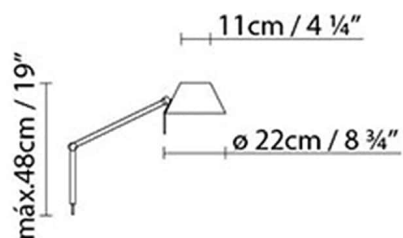

 ▶ Halo. classic max. 46W (E14)

Weight :

Net kg.: 0.6

Gross kg: 1.3

Packaging:

N. packages: 1

Volume m3: 0.022

Dimensions cm: 15x10x105

PETITE T21

**Light source:**

LED **A+** LED 6W (E14)

 **D** Halo. classic max. 46W (E14)

Weight :

Net kg.: 0.8

Gross kg: 1.5

Packaging:

N. packages: 1

Volume m3: 0.022

Dimensions cm: 15x10x105

PETITE T12

**Light source:**

LED **A+** LED 10W (E27)

 **D** Halo. classic max. 57W (E27)

Weight :

LED **A+** LED 10W (E27)

 **D** Halo. classic max. 57W (E27)

Weight :

Net kg.: 0.9
Gross kg: 2.6

Packaging:

N. packages: 1
Volume m3: 0.040
Dimensions cm: 98x27.5x15.5

PETITE BRACKET A

Light source: