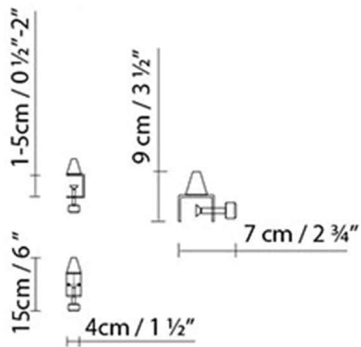

LED **A+** LED 10W (E27)

 **D** Halo. classic max. 57W (E27)

Weight :

Net kg.: 0.9
Gross kg: 2.6

Packaging:

N. packages: 1
Volume m3: 0.040
Dimensions cm: 98x27.5x15.5

PETITE BRACKET A

Light source:

Weight :

Net kg.: 2.3
Gross kg: 2.6

Packaging:

N. packages: 1
Volume m3: 0.002
Dimensions cm: 15x14x12

PETITE BRACKET B

Light source:

Weight :

Net kg.: 2.3.

Gross kg: 2.5

Packaging:

N. packages: 1

Volume m3: 0.002

Dimensions cm: 18x17.5x7

PETITE BRACKET C

Light source:

Weight :

Net kg.: 0.5

Gross kg: 0.6

Packaging:

N. packages: 1

Volume m3: 0.003

Dimensions cm: 15x14x12

Collection

Designer
Technical drawing
Instrucciones de montaje