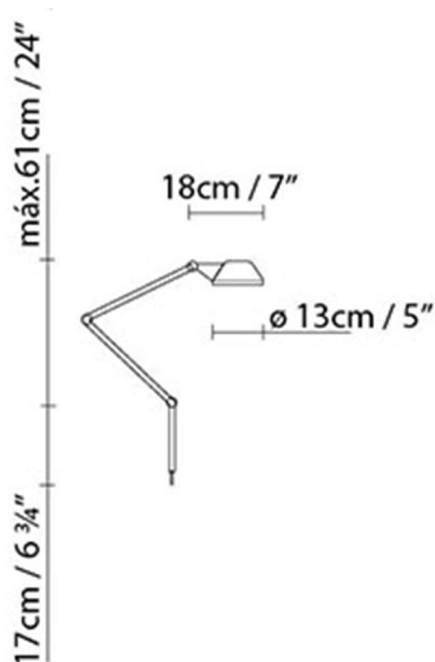

 ▶ Halo. classic max. 46W (E14)

Weight :

Net kg.: 0.6

Gross kg: 1.3

Packaging:

N. packages: 1

Volume m3: 0.022

Dimensions cm: 15x10x105

PETITE T21

**Light source:**

LED **A+** LED 6W (E14)

 **D** Halo. classic max. 46W (E14)

Weight :

Net kg.: 0.8

Gross kg: 1.5

Packaging:

N. packages: 1

Volume m3: 0.022

Dimensions cm: 15x10x105

PETITE T12

**Light source:**

LED **A+** LED 10W (E27)

 **D** Halo. classic max. 57W (E27)

Weight :

LED **A+** LED 10W (E27)

 **D** Halo. classic max. 57W (E27)

Weight :

Net kg.: 0.9
Gross kg: 2.6

Packaging:

N. packages: 1
Volume m3: 0.040
Dimensions cm: 98x27.5x15.5

PETITE BRACKET A

Light source: