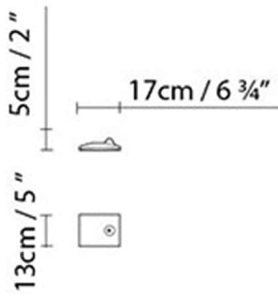

Net kg.: 0.7

Gross kg: 1.8

Packaging:

N. packages: 1

Volume m3: 0.030

Dimensions cm: 68x27.5x15.5

PETITE T22

Light source:

LED **A+** LED 10W (E27)

 **D** Halo. classic max. 57W (E27)

Weight :

Net kg.: 0.9
Gross kg: 2.6

Packaging:

N. packages: 1
Volume m3: 0.040
Dimensions cm: 98x27.5x15.5

PETITE BRACKET A

Light source:

Weight :

Net kg.: 2.3
Gross kg: 2.6

Packaging:

N. packages: 1
Volume m3: 0.002
Dimensions cm: 15x14x12

PETITE BRACKET B

Light source:

Weight :

Net kg.: 2.3.

Gross kg: 2.5

Packaging:

N. packages: 1

Volume m3: 0.002

Dimensions cm: 18x17.5x7

PETITE BRACKET C

Light source:

Weight :