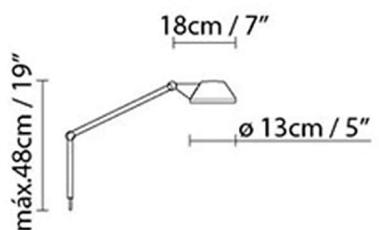

Light source:

LED ▶ LED 6W (E14)

▶ Halo. classic max. 46W (E14)

Weight :

Net kg.: 0.6

Gross kg: 1.3

Packaging:

N. packages: 1

Volume m3: 0.022

Dimensions cm: 15x10x105