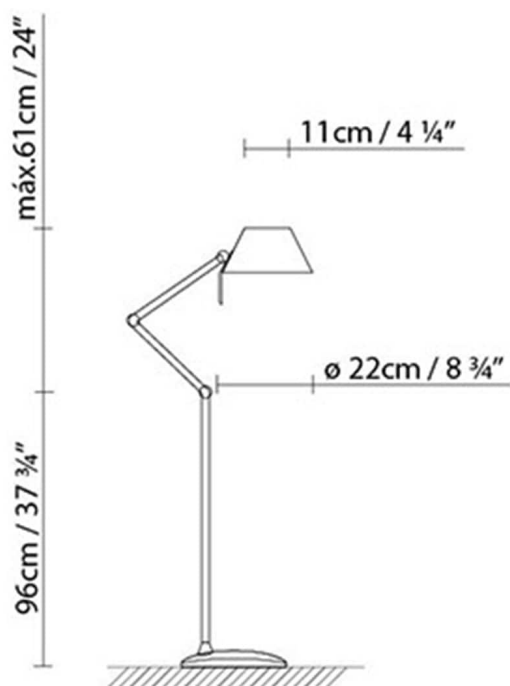

**Description:**

Articulated floor lamp made from extruded aluminium. Petite F has a natural white fabric shade and is available in two sizes. Available in three finishes: matte grey, anodised shiny silver or matte white.

## PETITE F12

**Light source:**

LED ▶ LED 10W (E27)

 ▶ Halo. classic max. 52W (E27)

**Weight :**

Net kg.: 3.0

Gross kg: 2.4

**Packaging:**

N. packages: 1

Volume m3: 0.080

Dimensions cm: 185x24.5x14.5

## PETITE F22

**Light source:**LED **A+** LED 10W (E27)
 **D** Halo. classic max. 57W (E27)
**Weight :**

Net kg.: 3.2

Gross kg: 3.6

**Packaging:**

N. packages: 1

Volume m3: 0.080

Dimensions cm: 185x24.5x14.5