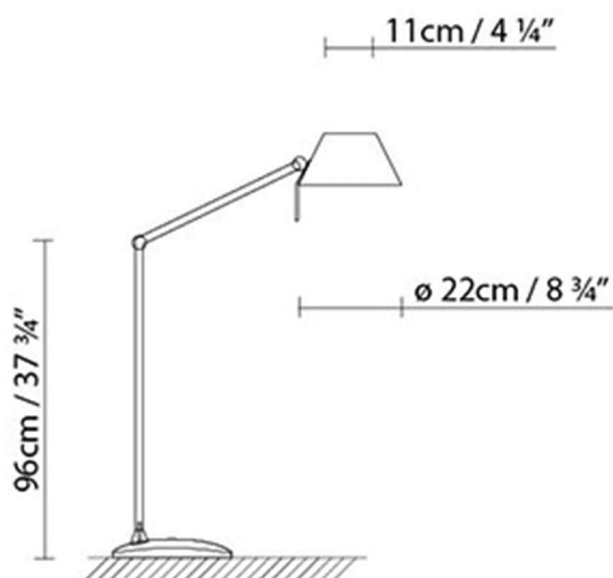

**Description:**

Articulated floor lamp made from extruded aluminium. Petite F has a natural white fabric shade and is available in two sizes. Available in three finishes: matte grey, anodised shiny silver or matte white.

## PETITE F12

**Light source:**

LED ▶ LED 10W (E27)

 ▶ Halo. classic max. 52W (E27)

**Weight :**

Net kg.: 3.0

Gross kg: 2.4

**Packaging:**

N. packages: 1

Volume m3: 0.080

Dimensions cm: 185x24.5x14.5

## PETITE F22

**Light source:**LED **A+** LED 10W (E27)
 **D** Halo. classic max. 57W (E27)
**Weight :**

Net kg.: 3.2

Gross kg: 3.6

**Packaging:**

N. packages: 1

Volume m3: 0.080

Dimensions cm: 185x24.5x14.5