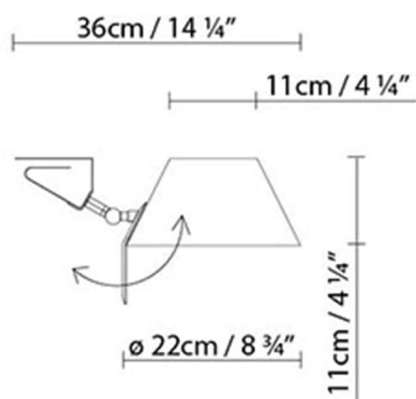

Description:

Portable lamp with clamp function. Metallic structure available in matte grey, anodised shiny silver, or matte white finishes. Natural white textile shade.

Materials:

Metal.

Certifications:

IP20

230V

PETITE CLAMP

Light source:

LED ▶ A+ LED 10W (E27)

 ▶ D Halo. classic max. 57W (E27)

Weight :

Net kg.:

Gross kg:

Packaging:

N. packages:

Volume m3:

Dimensions cm:

Collection

Designer
 Technical drawing
 Instrucciones de montaje