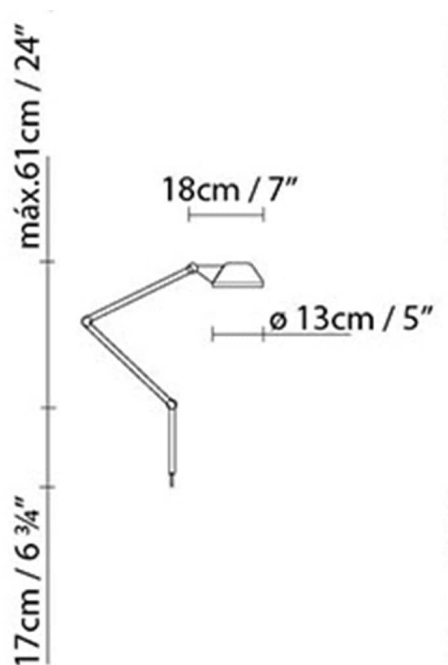

Light source:

LED ▶ LED 6W (E14)

▶ Halo. classic max. 46W (E14)

Weight :

Net kg.:

Gross kg:

Packaging:

N. packages:

Volume m3:

Dimensions cm: