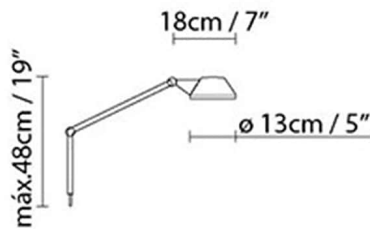

 ▶ Halo. classic max. 46W (E14)

Weight :

Net kg.:

Gross kg:

Packaging:

N. packages:

Volume m3:

Dimensions cm:

PETITE W22

Light source:

LED A+ LED 10W (E27)

 D Halo. classic max. 57W (E27)

Weight :

Net kg.:

Gross kg:

Packaging:

N. packages:

Volume m3:

Dimensions cm:

PETITE W11

Light source:

LED A+ LED 6W (E14)

 D Halo. classic max. 46W (E14)

Weight :

Dimensions cm: 15x14x12

Collection

Designer
Technical drawing
Instrucciones de montaje