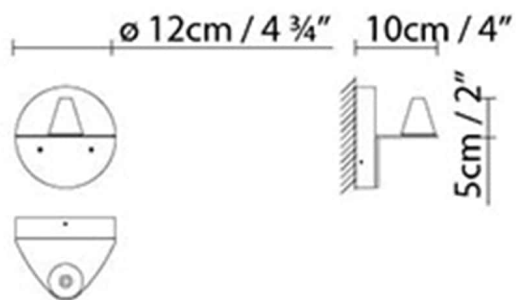

Dimensions cm:

PETITE BRACKET D

**Light source:****Weight :**

Net kg.: 0.4

Gross kg: 0.5

Packaging:

N. packages: 1

Volume m3: 0.002

Dimensions cm: 15x14x12

PETITE BRACKET E

**Light source:****Weight :**

Net kg.: 0.7

Gross kg: 0.8

Packaging:

N. packages: 1

Volume m3: 0.003

Dimensions cm: 15x14x12

Collection

Designer
Technical drawing
Instrucciones de montaje