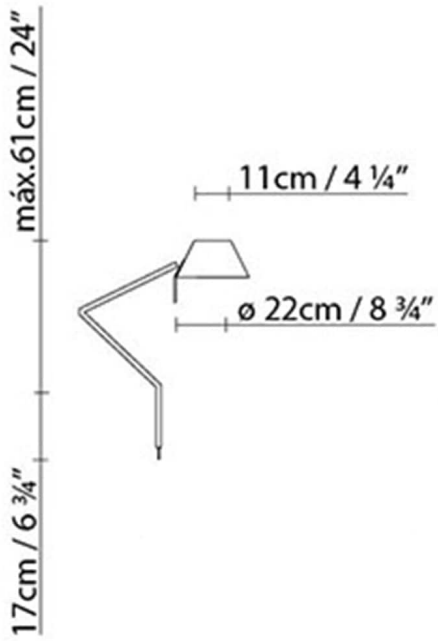

 ▶ Halo. classic max. 46W (E14)

Weight :

Net kg.:

Gross kg:

Packaging:

N. packages:

Volume m3:

Dimensions cm:

PETITE W22

Light source:

LED A+ LED 10W (E27)

 D Halo. classic max. 57W (E27)

Weight :

Net kg.:

Gross kg:

Packaging:

N. packages:

Volume m3:

Dimensions cm:

PETITE W11

Light source:

LED A+ LED 6W (E14)

 D Halo. classic max. 46W (E14)

Weight :

Dimensions cm: 15x14x12

Collection

Designer
Technical drawing
Instrucciones de montaje