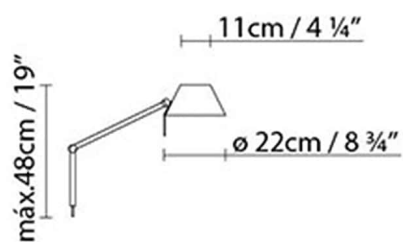

Net kg.:

Gross kg:

Packaging:

N. packages:

Volume m3:

Dimensions cm:

PETITE W12

**Light source:**

Dimensions cm:

PETITE BRACKET D

**Light source:****Weight :**

Net kg.: 0.4

Gross kg: 0.5

Packaging:

N. packages: 1

Volume m3: 0.002

Dimensions cm: 15x14x12

PETITE BRACKET E

**Light source:****Weight :**

Net kg.: 0.7

Gross kg: 0.8

Packaging:

N. packages: 1

Volume m3: 0.003

Dimensions cm: 15x14x12

Collection

Designer
Technical drawing
Instrucciones de montaje