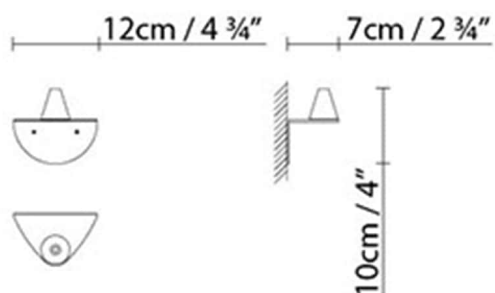

LED ▶ A+ LED 10W (E27)

 ▶ D Halo. classic max. 57W (E27)

Weight :

Net kg.:

Gross kg:

Packaging:

N. packages:

Volume m3:

Dimensions cm:

PETITE BRACKET D

**Light source:****Weight :**

Net kg.: 0.4

Gross kg: 0.5

Packaging:

N. packages: 1

Volume m3: 0.002

Dimensions cm: 15x14x12

PETITE BRACKET E

**Light source:****Weight :**

Net kg.: 0.7

Gross kg: 0.8

Packaging:

N. packages: 1

Volume m3: 0.003

Dimensions cm: 15x14x12

Collection

Designer
Technical drawing
Instrucciones de montaje