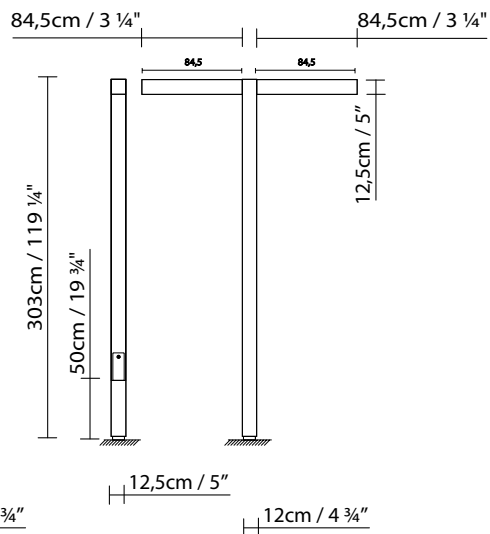

ZENETE 300-2