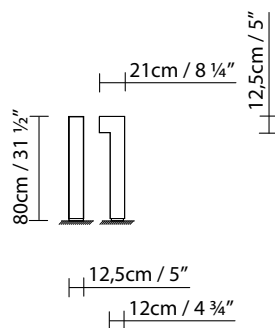

ZENETE 80-1

ZENETE 80-2

ZENETE 80

ZENETE 300 / 400

Three light distribution available for ZENETE LED: wide, street, wide + street

WIDE

STREET

ZENETE 300-1