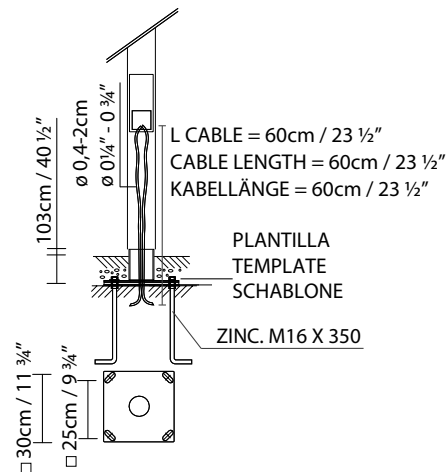

ZENETE 80-1

ZENETE 80-2

ZENETE 80

ZENETE 300 / 400

Three light distribution available for ZENETE LED: wide, street, wide + street

WIDE

STREET

ZENETE 300-1