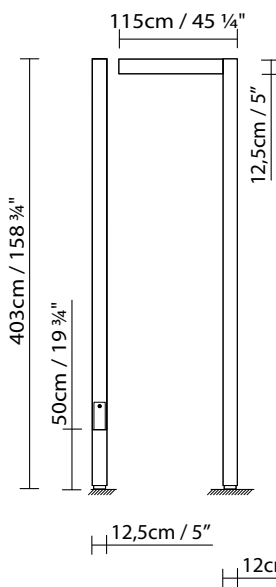

ZENETE 400-1