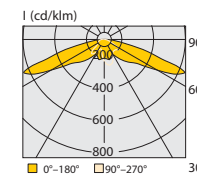

ZENETE 80-1

ZENETE 80-2

ZENETE 80

ZENETE 300 / 400

Three light distribution available for ZENETE LED: wide, street, wide + street

WIDE

STREET

ZENETE 300-1