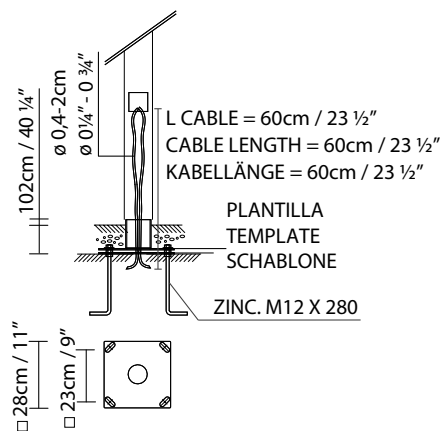

ZENETE 80-1

ZENETE 80-2

ZENETE 80

ZENETE 300 / 400

Three light distribution available for ZENETE LED: wide, street, wide + street

WIDE

STREET

ZENETE 300-1