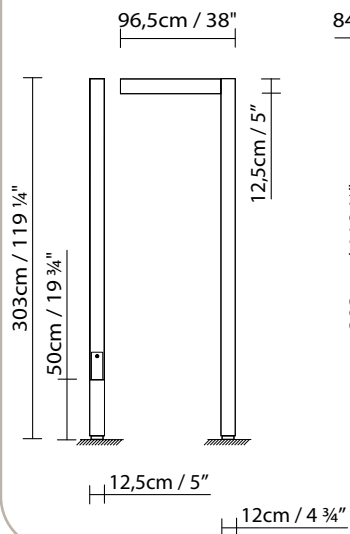

ZENETE 80-1

ZENETE 80-2

ZENETE 80

ZENETE 300 / 400

Three light distribution available for ZENETE LED: wide, street, wide + street

WIDE

STREET

ZENETE 300-1