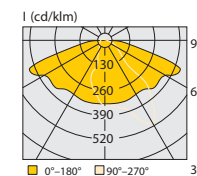

ZENETE 80-1

ZENETE 80-2

ZENETE 80

ZENETE 300 / 400

Three light distribution available for ZENETE LED: wide, street, wide + street

WIDE

STREET

ZENETE 300-1