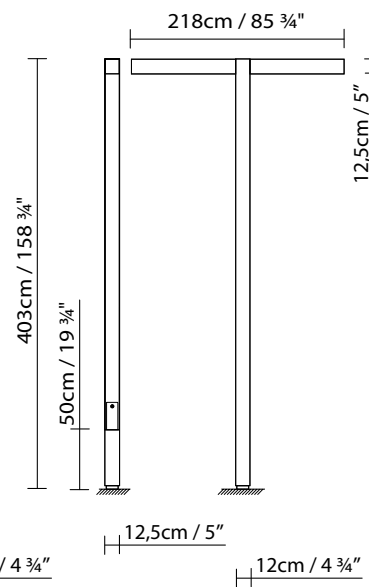

ZENETE 400-2