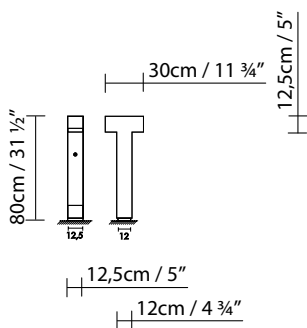

ZENETE 80-1

ZENETE 80-2

ZENETE 80

ZENETE 300 / 400

Three light distribution available for ZENETE LED: wide, street, wide + street

WIDE

STREET

ZENETE 300-1