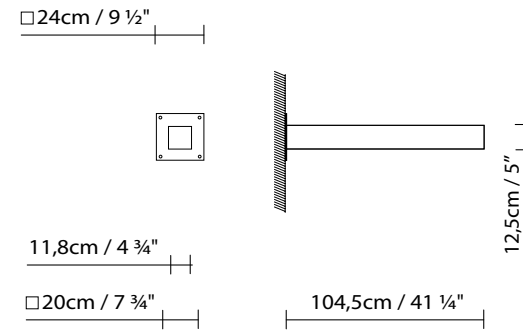

ZENETE W S

ZENETE W L

Three light distribution available for ZENETE LED: wide, street, wide + street