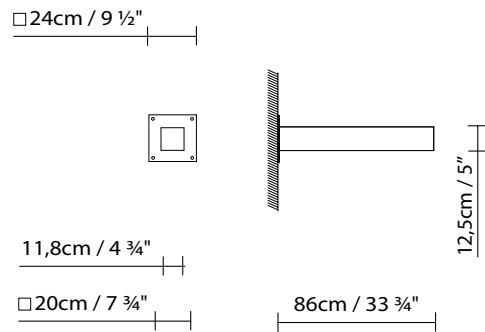

ZENETE W S

ZENETE W L

Three light distribution available for ZENETE LED: wide, street, wide + street