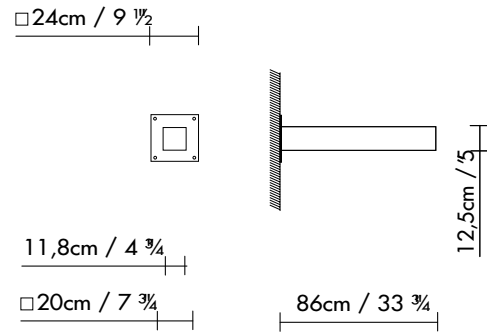

ZENETE W S

ZENETE W L

Three light distribution available for ZENETE LED: widestreet, wide + street

WIDE

STREET