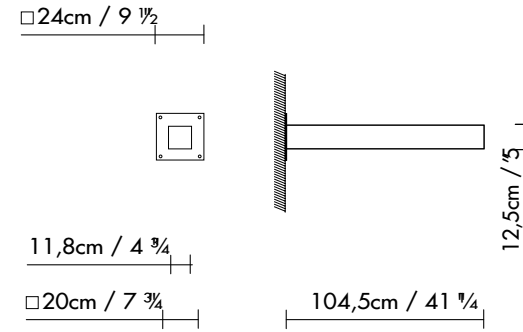

ZENETE W S

ZENETE W L

Three light distribution available for ZENETE LED: widestreet, wide + street

WIDE

STREET