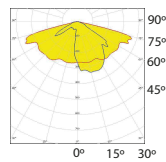

ZENETE W S

ZENETE W L

Three light distribution available for ZENETE LED: widestreet, wide + street

WIDE

STREET